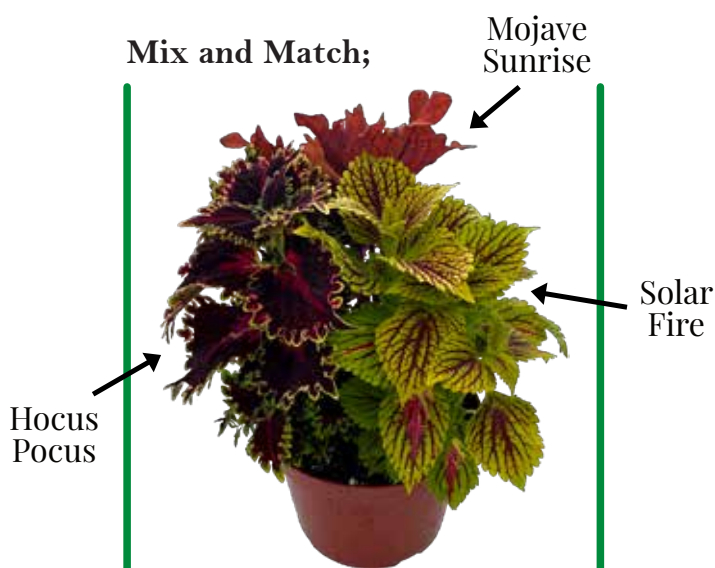

Mojave Sunrise

Solar Fire

Mix and Match;

Hocus Pocus